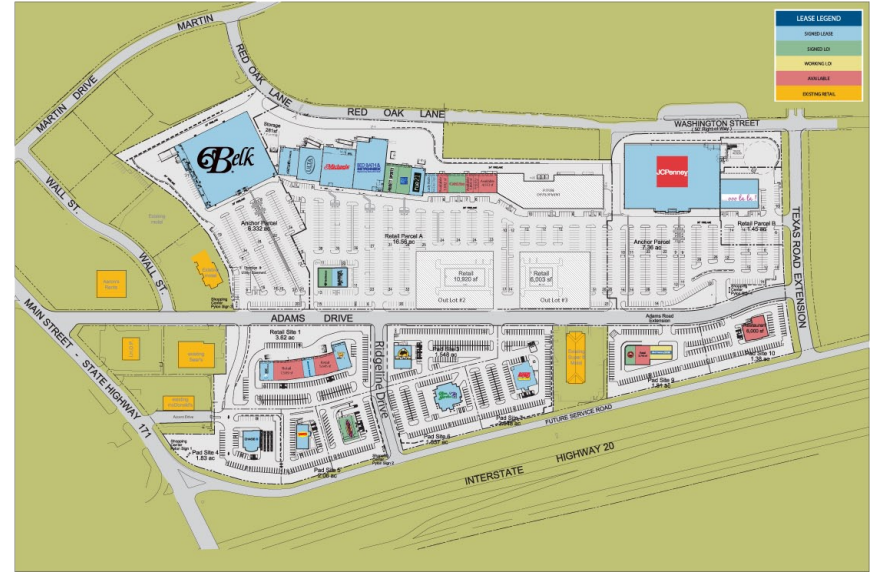

# WEATHERFORD RIDGE

Weatherford, TX | NEC I20 & SH 51 [Main Street]

- Power Center | 380,000 SF
- Open

- JC Penney, Belk, Bed Bath & Beyond, Michael's, ULTA, Rue 21, Famous Footwear, Denny's, Olive Garden, Logan's Roadhouse